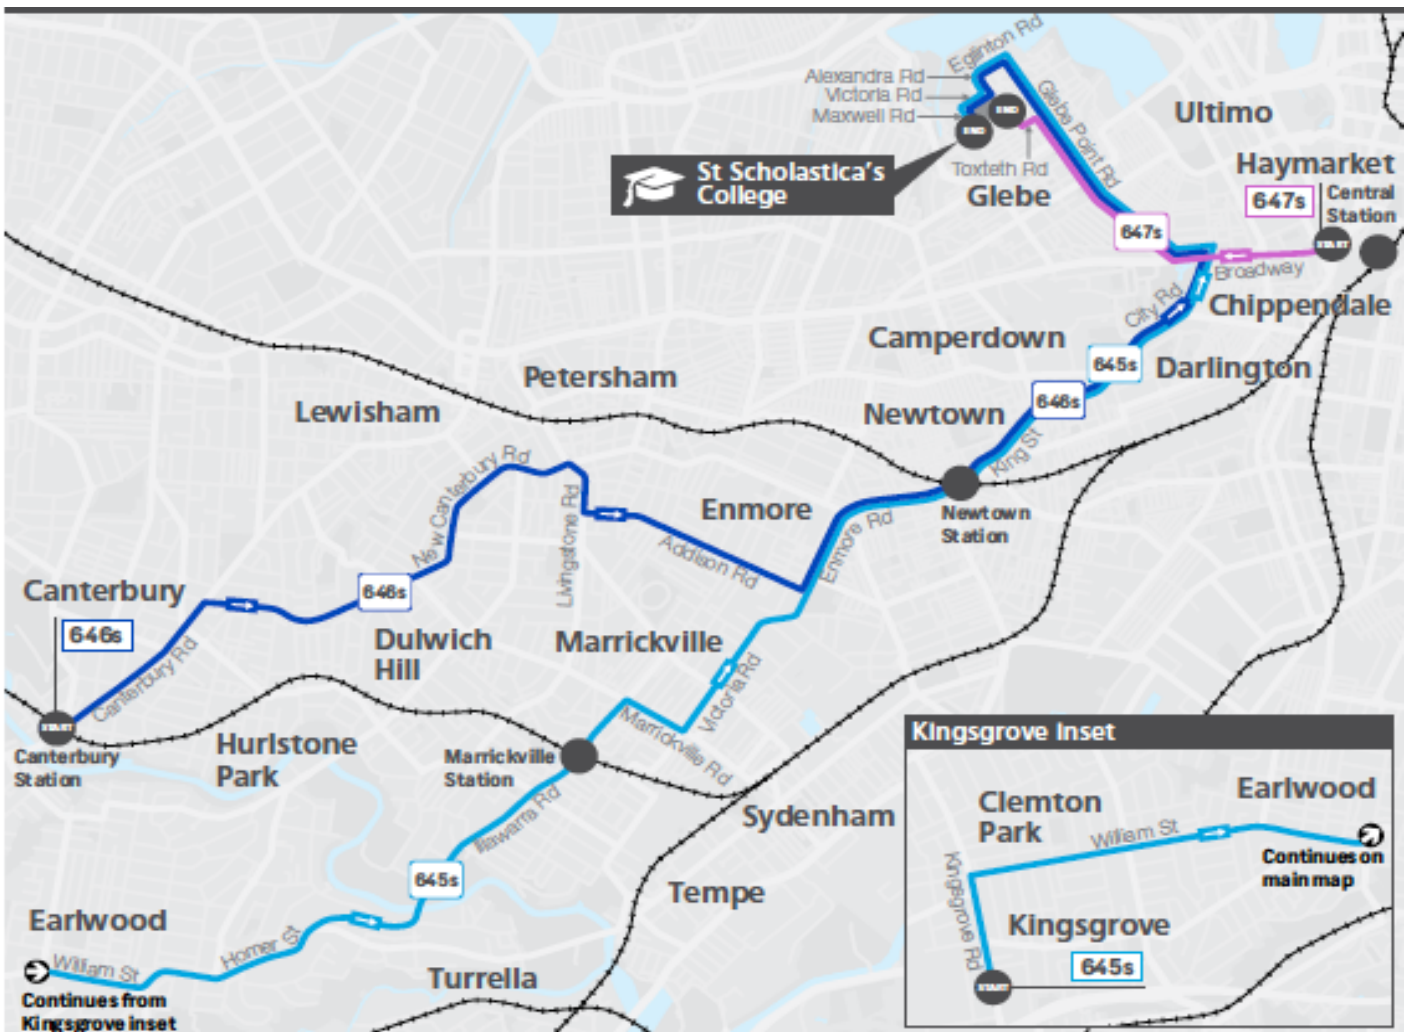

St Scholastica's College Timetable

Effective 24 January 2024

Morning Services

645s From Kingsgrove

Kingsgrove Road at Omnibus Road	-	07:29
Earlwood Shops Homer St, Stand C	07:16	07:38
HJ Mahoney Memorial Pk , Illawarra Rd	07:21	07:43
Marrickville Rd at Garners Ave	07:26	07:48
Enmore Pk Enmore Rd, Stand A	07:31	07:53
Newtown Stn Enmore Rd, Stand A	07:40	08:02
Glebe Point Rd after Parramatta Rd	07:47	08:09
St Scholastica's College	08:00	08:22

646s From Canterbury

Canterbury Stn Broughton St, Stand A	07:35
Dulwich Hill Shops	07:44
Enmore Pk Enmore Rd, Stand A	07:54
Newtown Stn Enmore Rd Stand A	08:07
Glebe Point Rd after Parramatta Rd	08:13
St Scholastica's College	08:25

647s From Central Station

Central Stn Railway Sq, Stand M	08:13
Glebe Point Rd/Parramatta Rd	08:17
St Scholastica's College	08:25

The bus services contained in this timetable are run by Transit Systems. For the most up-to-date times and travel options, use the Trip Planner or Departures at transportnsw.info. There may be more travel options available than those shown in this timetable. Times are shown in 24-hour time (e.g. 5am = 05:00, 5pm = 17:00). Information contained in this timetable is subject to change without notice. It does not include times for minor stops, short term changes, real-time information or any disruption alerts.